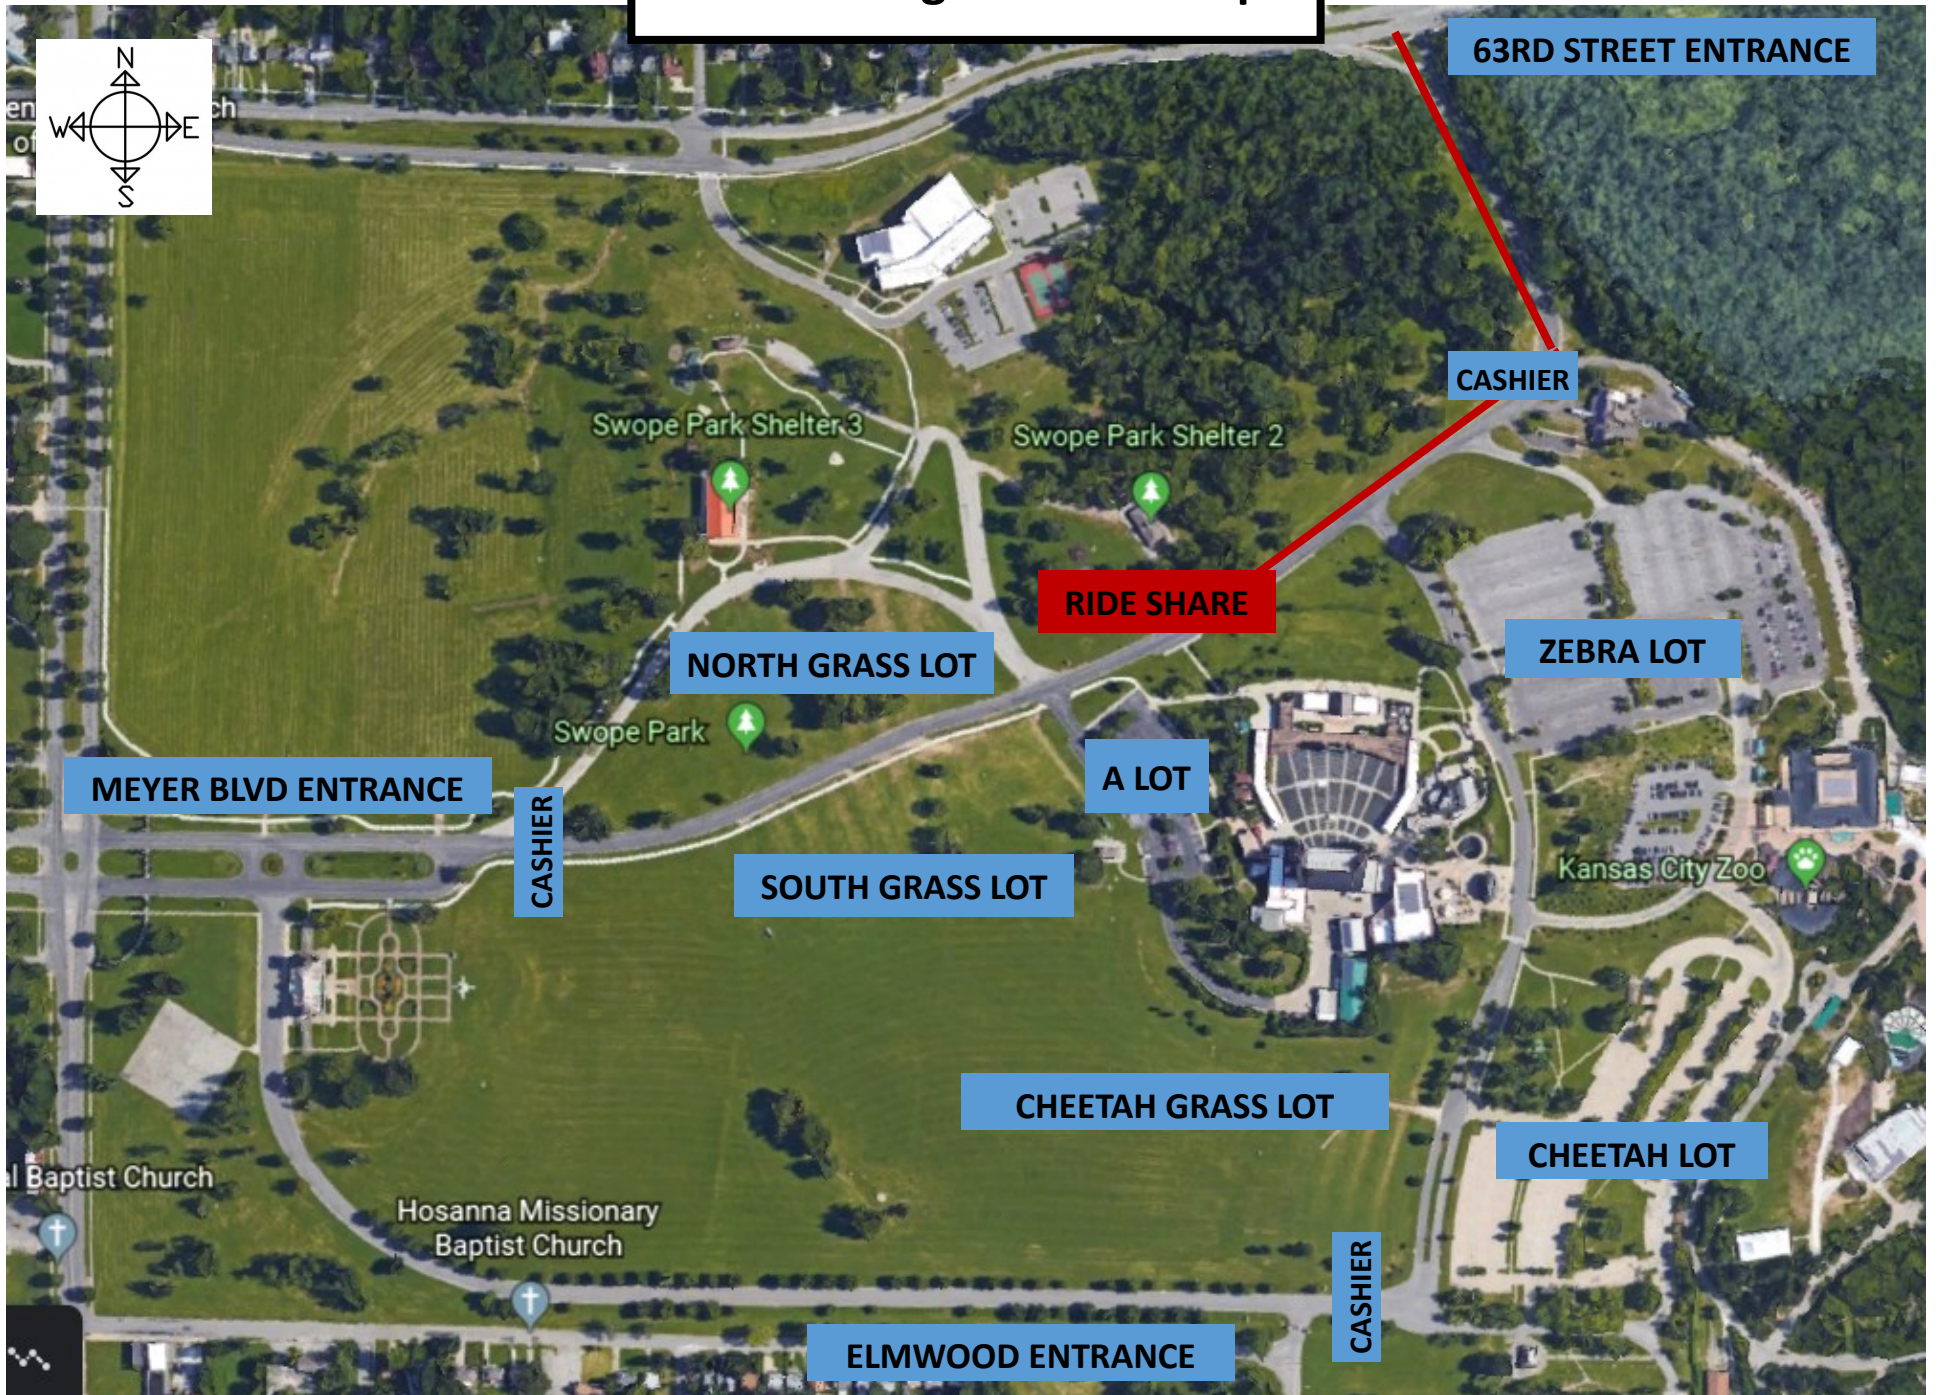

2020 Starlight Access Map

63RD STREET ENTRANCE

CASHIER

RIDE SHARE

ZEBRA LOT

NORTH GRASS LOT

MEYER BLVD ENTRANCE

CASHIER

A LOT

SOUTH GRASS LOT

Kansas City Zoo

CHEETAH GRASS LOT

CHEETAH LOT

ELMWOOD ENTRANCE

CASHIER

Swope Park Shelter 3

Swope Park Shelter 2

Swope Park

Baptist Church

Hosanna Missionary Baptist Church

2020 Starlight Parking Map

NORTH GRASS LOT

SOUTH GRASS LOT

A LOT

RIDE SHARE

SHELTER 4

CHEETAH GRASS LOT

ADA

ZEBRA LOT

CHEETAH LOT

SHELTER 5

A Lot—155 spaces/6 ADA