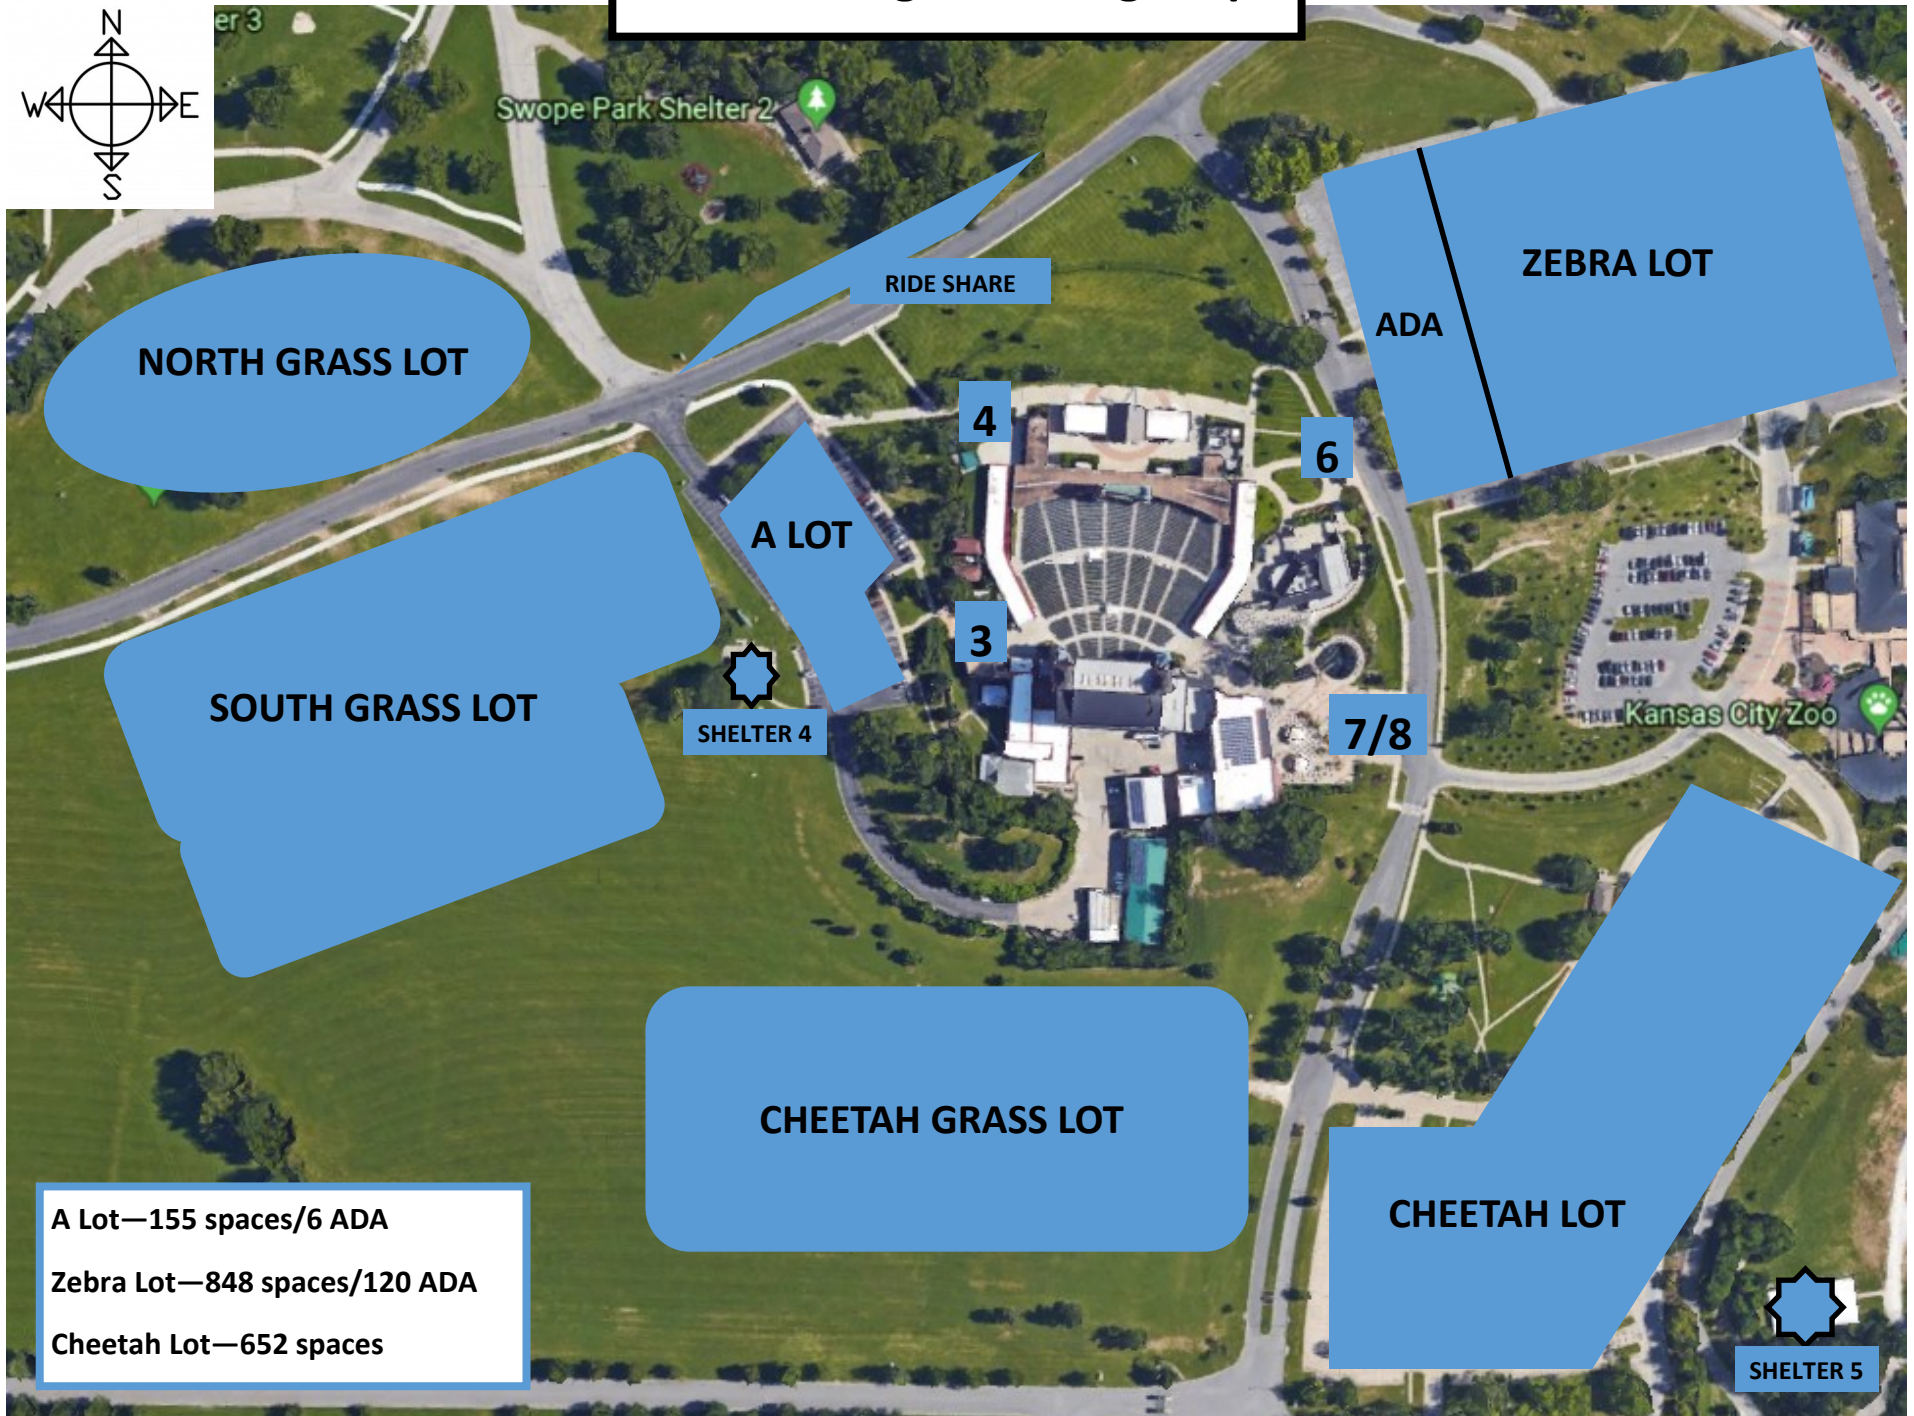

2020 Starlight Access Map

63RD STREET ENTRANCE

CASHIER

RIDE SHARE

ZEBRA LOT

NORTH GRASS LOT

MEYER BLVD ENTRANCE

CASHIER

A LOT

SOUTH GRASS LOT

Kansas City Zoo

CHEETAH GRASS LOT

CHEETAH LOT

ELMWOOD ENTRANCE

CASHIER

Swope Park Shelter 3

Swope Park Shelter 2

Swope Park

Baptist Church

Hosanna Missionary Baptist Church

2020 Starlight Parking Map

NORTH GRASS LOT

SOUTH GRASS LOT

A LOT

RIDE SHARE

SHELTER 4

CHEETAH GRASS LOT

ADA

ZEBRA LOT

CHEETAH LOT

SHELTER 5

A Lot—155 spaces/6 ADA